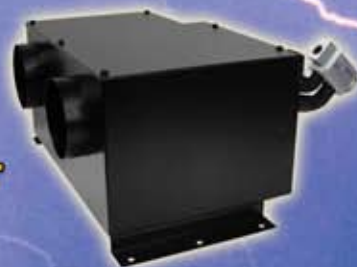

Double-Blower HVAC Box